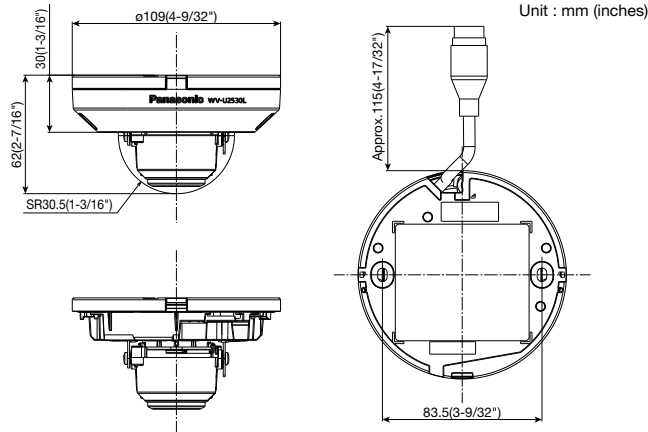

*1 Converted value
*2 When "4:3(30fps mode)" or "4:3(25fps mode)" is selected for "Image capture mode", "90 °" and "270 °" cannot be selected.
*3 Only when installation work is properly performed according to the Installation Guide and appropriate waterproof treatment is performed.

Appearance

Trademarks and registered trademarks

- iPad and iPhone are trademarks of Apple Inc., registered in the U.S. and other countries.
- Android is a trademark of Google LLC.
- ONVIF is trademarks or registered trademarks of Onvif Inc.
- All other trademarks identified herein are the property of their respective owners.

Optional Accessories

Mount Bracket / Dome Cover / Other		
Ceiling Mount Bracket WW-QCL100-W (i-PRO white)	Wall Mount Bracket WW-QWL500-W (i-PRO white)	Adapter Box WW-QJB500-W (i-PRO white)
*For indoor installation only		(This bracket requires WW-QWL500-W.)
Pole Mount Bracket WW-QPL500-W (i-PRO white)	Corner Mount Bracket WW-QCN500-W (i-PRO white)	Dome Cover (Smoke type) WW-QDC500S

- Brackets are available in four colors, Fine silver, Light gray, Gray and i-PRO white. It is possible to use them in different color combinations.

Important

- Safety Precaution : Carefully read the Basic Information, Installation Guide and Operating Instructions before using this product.
- Panasonic cannot be responsible for the performance of the network and/or other manufacturers' products used on the network.
- Masses and dimensions are approximate. • Specifications are subject to change without notice.

Panasonic Corporation

Panasonic i-PRO Sensing Solutions Co., Ltd.

<https://ipro.panasonic.com>

<https://security.panasonic.com>

<https://www.linkedin.com/company/i-pro-sensing-solutions-co-ltd/>