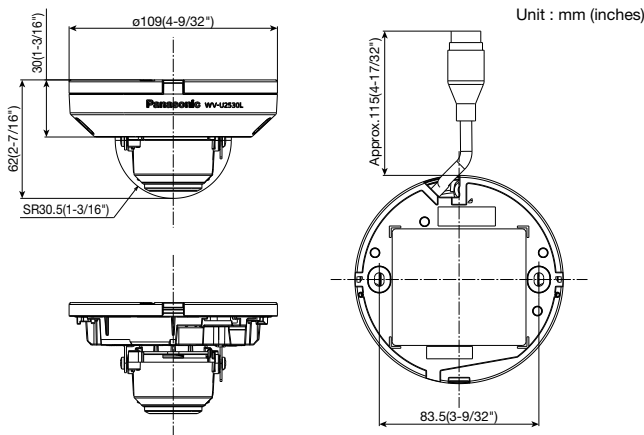

*1 Converted value

*2 When "4:3(30fps mode)" or "4:3(25fps mode)" is selected for "Image capture mode", "90 °" and "270 °" cannot be selected.

*3 Only when installation work is properly performed according to the Installation Guide and appropriate waterproof treatment is performed.

Appearance

Trademarks and registered trademarks

- iPad and iPhone are trademarks of Apple Inc., registered in the U.S. and other countries.
- Android is a trademark of Google LLC.
- ONVIF is trademarks or registered trademarks of Onvif Inc.
- All other trademarks identified herein are the property of their respective owners.

Optional Accessories

Mount Bracket / Dome Cover / Other

Ceiling Mount Bracket WV-QCL101-W (i-PRO white)	Wall Mount Bracket WV-QWL500-W (i-PRO white)	Adapter Box WV-QJB500-W (i-PRO white)
*For indoor installation only	(This bracket requires WV-QWL500-W.)	
Pole Mount Bracket WV-QPL500-W (i-PRO white)	Corner Mount Bracket WV-QCN500-W (i-PRO white)	Dome Cover (Smoke type) WV-QDC500S

- Brackets are available in four colors, Fine silver, Light gray, Gray and i-PRO white. It is possible to use them in different color combinations.

Important

- Safety Precaution : Carefully read the Basic Information, Installation Guide and Operating Instructions before using this product.
- Panasonic cannot be responsible for the performance of the network and/or other manufacturers' products used on the network.

- Masses and dimensions are approximate. • Specifications are subject to change without notice.

Panasonic®

Panasonic Corporation

Panasonic i-PRO Sensing Solutions Co., Ltd.

<https://ipro.panasonic.com>

<https://security.panasonic.com>

<https://www.linkedin.com/company/i-pro-sensing-solutions-co-ltd/>